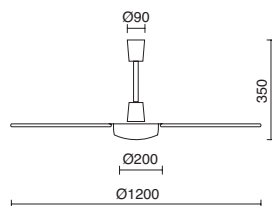

22,6W-195rpm / 32,2W-256rpm / 39,2W-290rpm / 43,7W-307rpm / 60W-330rpm

□ 638A-VX60B-01

Finition blanche / Finitura bianca

Régulateur mural inclus / Regolatore a parete incluso