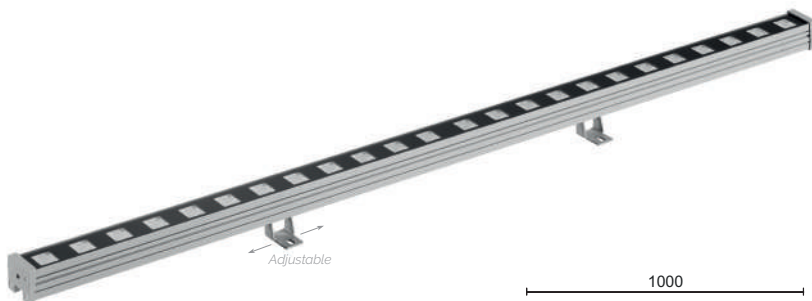

LED SMD RGBW (4000K) 36W max. 2400lm

■ 1025D-L1436F4X-03

■ 1025D-L1436FKX-03

Finition grise / Finitura grigia

Driver Led 24V DC à consulter (p. 795)
Driver LED 24V DC remoto su richiesta (p. 795)

Kit contrôleur et télécommande pour RGB/RGBW
Kit controller RGB/RGBW e telecomando

CONT.R9+XC

Controller

Control: RF 2.4Ghz
Exit sign: DMX512
Input Voltage: 5-24Vdc
10 statics colors
32 dynamics modes

Remote Control

Control: 1 zone (30m)
power supply: 1xCR2032
non inclue (3Vdc)
Exit sign: RF 2.4Ghz