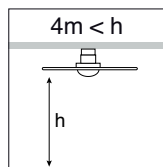

22,6W-195rpm / 32,2W-256rpm / 39,2W-290rpm / 43,7W-307rpm / 60W-330rpm

□ 638A-VX60B-01

Finition blanche / Finitura bianca

Régulateur mural inclus / Regolatore a parete incluso