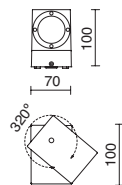

LED COB 7W 750lm 3000K

■ 452B-LO107A-04

Finition anthracite / Finitura antracite