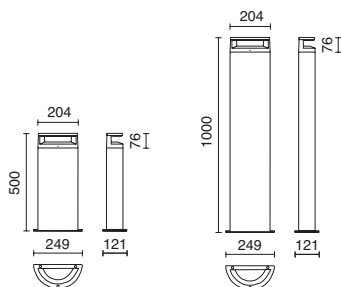

3000K

LED SMD 9.5W 1295lm

- 982B-L3109A-02
- 982C-L3109A-02

4000K

LED SMD 9.5W 1405lm

- 982B-L3309A-02
- 982C-L3309A-02

Finition noire / Finitura nera

p.541