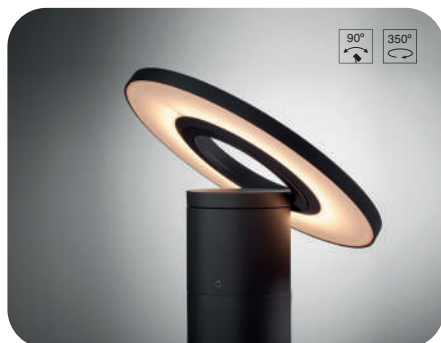

*Installer sur sol rigide. Sur l'herbe ou la terre, ajoutez un pilastre ciment.
Installare su terreno rigido. Su erba o terra, aggiungere un pilastro di cemento.*

p.444