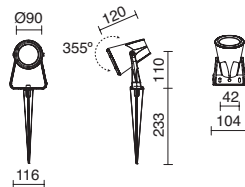

GERONIMO

SPOTLIGHTS

GU10 LED 4,5W max.

■ 463A-G21X1A-02

Finition noire / Finitura

Lamps p.792

CONNECTORS p.793