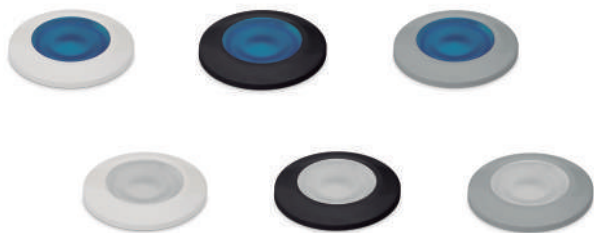

G9 LED Bulb 1.7W max. 170lm 3000K

☐ ● 950A-L1002A-01	☐ ○ 950A-L3102A-01
☒ ● 950A-L1002A-02	☒ ○ 950A-L3102A-02
☒ ● 950A-L1002A-03	☒ ○ 950A-L3102A-03

G9 LED Bulb 1.7W max. 170lm 3000K

☐ ● 950D-L1002A-01	☐ ○ 950D-L3102A-01
☒ ● 950D-L1002A-02	☒ ○ 950D-L3102A-02
☒ ● 950D-L1002A-03	☒ ○ 950D-L3102A-03

Finition blanche, noire ou grise / Finitura bianca, nera o grigia