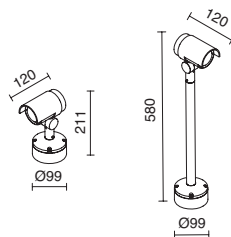

LED COB AC 10W 1100lm 3000K

■ 851A-L3110B-04

■ 851B-L3110B-04

Finition anthracite / Finitura antracite