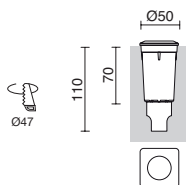

G9 LED Bulb 1.7W max. 170lm 3000K

☐ ● 950A-L1002A-01	☐ ○ 950A-L3102A-01
☒ ● 950A-L1002A-02	☒ ○ 950A-L3102A-02
☒ ● 950A-L1002A-03	☒ ○ 950A-L3102A-03