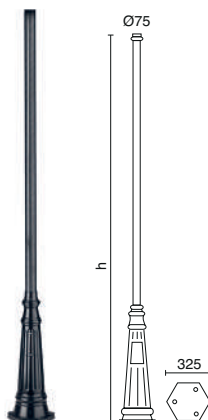

C07E-42-02 (h2600)

C07F-42-02 (h2900)

Ancrages / Ancoraggi

A02A-004-00

For C07D-

A02B-004-00

For C07E- / C07F-

ALU

Finition noire / Finitura nera

Lamps p.791