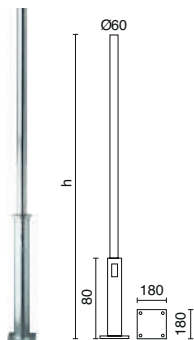

MATS/PALI

CLASSIC RESIDENTIAL