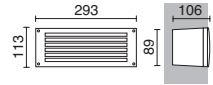

2x GX53 LED T2 3W

- 084B-G31X2A-02
- 084B-G31X2A-03

K SELECT	3000K	760lm
	4000K	790lm
	6500K	830lm