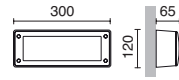

- 084Q-G31X1A-02
- 084Q-G31X1A-03

K SELECT	3000K	380lm
	4000K	395lm
	6500K	415lm

2x GX53 LED T2 3W