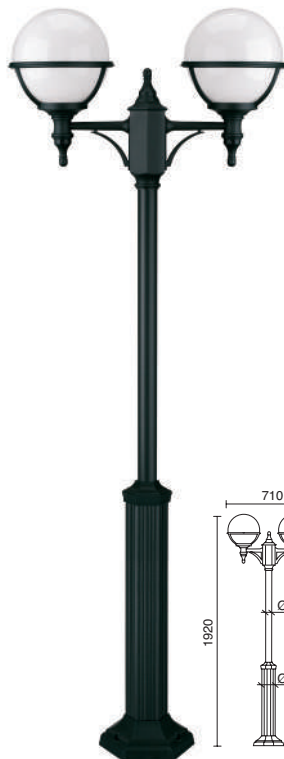

CLIC-CLAC GLOBO

CLASSIC RESIDENTIAL

061E-

E27 Led/Hal/Fluo 42W max.

- ☐ 061J-G05X1A-01
- ☒ 061J-G05X1A-02

E27 Led/Hal/Fluo 42W max.

- ☐ 061D-G05X1A-01
- ☒ 061D-G05X1A-02

2x E27 Led/Hal/Fluo 42W max.

- ☐ 061E-G05X1A-01
- ☒ 061E-G05X1A-02

Finition blanche ou noire / Finitura bianca o nera

Lamps p.791