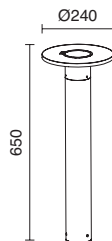

Control: 1 zone (30m)
power supply: 1xCR2032
non inclue (3Vdc)
Exit sign: RF 2.4Ghz

Bollards

Comment installer une balise?

Video

Come installare un bollard?

Video

LED SMD 8W 1300lm 3000K

■ 1054B-L3110B-04