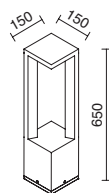

LED COB 8W 800lm 3000K

■ 552A-L0108A-04

Finition anthracite / Finitura antracite