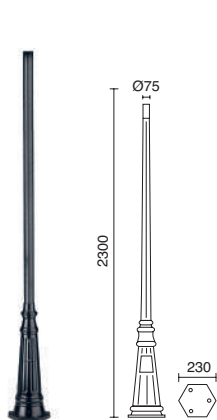

GLOBES/ SFERE

CLASSIC RESIDENTIAL

E27 HAL 70W max.

B12I-G05X1A-02

PA

Finition noire / Finitura nera

Lamps p.791

C07D-42-02 (h2300)