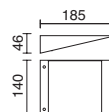

LED SMD 2,2W 480lm 3000K

■ 916B-L0103K-04

< 20 lux	ON	100%	✓	2,5 h
		15%	✗	20 h
-	OFF	0%	-	-

Temps de chargement: 6/8hrs
Tempo di ricarica: 6/8h

Finition anthracite / Finitura antracite