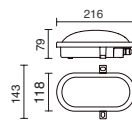

LED SMD 12W 840lm 4000K

□ 107I-L0212B-01

■ 107I-L0212B-02

□ 107J-L0212B-01

■ 107J-L0212B-02

Avec entrée latérale.
Con entrata laterale.

Finition blanche ou noire / Finitura bianca o nera