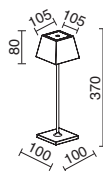

Decorative

LITTA

DECORATIVE

LED SMD 2.2W 200lm 3000K

- 914A-L0103L-01
- 914A-L0103L-02
- 914A-L0103L-90

LED SMD 2.2W 200lm 3000K

- 914B-L0103L-01
- 914B-L0103L-02

Chargeur USB inclus.
Caricabatterie USB incluso
5V DC/1A (110/240V 50/60Hz)