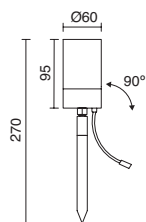

Finiton anthracite / Finitura antracite

ARAMO

GU10 LED 4,5W max.

■ 539A-G21X1A-04

Finiton anthracite / Finitura antracite

Lamps p.792

 CONNECTORS p.793

GU10 LED 4,5W max.