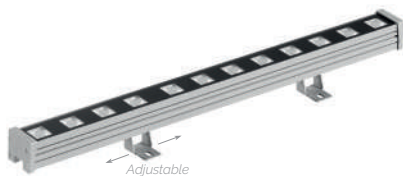

LED SMD RGBW (4000K) 18W max. 1200lm

■ 1025C-L1418F4X-03

■ 1025C-L1418FKX-03