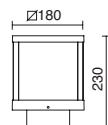

LED COB 12W 1300lm 3000K

■ 791B-L0112A-04

Finition anthracite / Finitura antracite

p.457