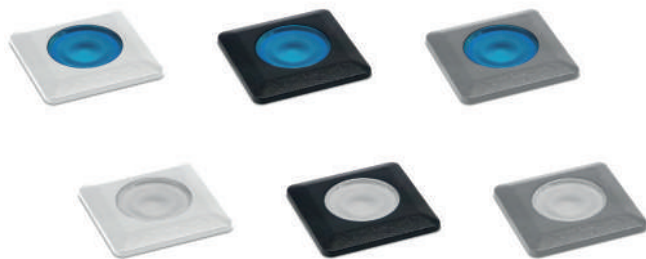

G9 LED Bulb 1.7W max. 170lm 3000K

☐ ● 950A-L1002A-01	☐ ○ 950A-L3102A-01
☒ ● 950A-L1002A-02	☒ ○ 950A-L3102A-02
☒ ● 950A-L1002A-03	☒ ○ 950A-L3102A-03