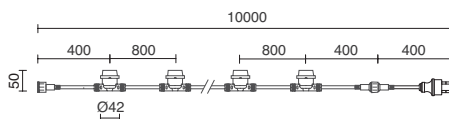

■ 858A-G05X1B-02

Kit 12 lampes / Kit 12 lampade

12x E27 LED 4W 450lm 2000-2500K

858A-K12-632H-01

12x E27 LED 3W 330lm 3000K

858A-K12-632J-01