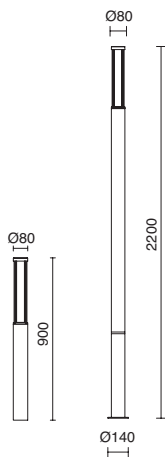

h900
LED SMD 19W 2500lm 3000K

■ 848B-LO118A-04

h2200
LED SMD 19W 2500lm 3000K

■ 848C-LO118A-04