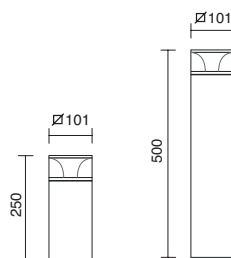

h250

LED SMD 7W 850lm 3000K

■ 941A-L0106A -04

h500

LED SMD 7W 850lm 3000K

■ 941B-L0106A-04

Finition anthracite / Finitura antracite