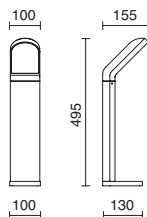

LED SMD 10W 1200lm 3000K

■ 534B-LO109A-04

■ 534D-LO109B-04

Règlement:
- Distance: 0>8 m.
- Temps d'activation: de 5 sec à 8 min.
- Intensité de la lumière: 10 - 2000lux
- Angle de détection: 100°

Regolazione della distanza:
- Distanza: 0>8 m.
- Tempo di attivazione: da 5 sec. a 8 min.
- Intensità luminosa: 10 - 2000lux
- Angolo di rilevamento: 100°.

Finition anthracite / Finitura antracite

p.456