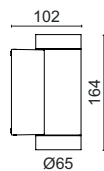

LED SMD AC 7.5W 800lm 3000K

□ 952A-L3107A-01

■ 952A-L3107A-04

Finition blanche ou anthracite / Finitura bianca o antracite

GU10 LED 4.5W max.

- 555F-G21X1A-01
- 555F-G21X1A-04

GU10 LED **2x** 4.5W max.

- 555G-G21X1A-01
- 555G-G21X1A-04