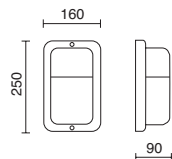

3000K
LED SMD AC 9W 1160lm

4000K
LED SMD AC 9W 1240lm

- ☐ 166A-L0109B-01
- ☒ 166A-L0109B-02

- ☐ 166A-L0209B-01
- ☒ 166A-L0209B-02