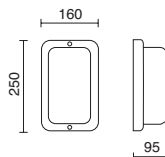

E27 Led/Hal/Fluo 42W max.

- 255B-G05X1A-01
- 255B-G05X1A-02