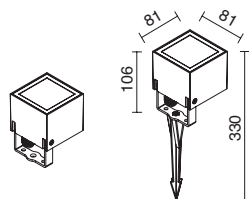

LED SMD 8W 430lm 3000K

■ 551B-L0108A-04

Finitura antracite / Finitura antracite

CONNECTORS p.793