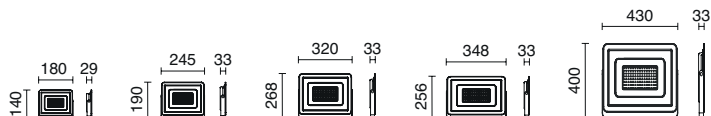

3000K	4000K	6500K
LED SMD AC 30W 3335lm	LED SMD 30W 3425lm	LED SMD 30W 3425lm
■ 1047A-L3130B-02	■ 1047A-L3330B-02	■ 1047A-L3730B-02
LED SMD AC 50W 5190lm	LED SMD 50W 5535lm	LED SMD 50W 5535lm
■ 1047B-L3150B-02	■ 1047B-L3350B-02	■ 1047B-L3750B-02
LED SMD AC 100W 10478lm	LED SMD 100W 11113lm	LED SMD 100W 11113lm
■ 1047C-L31A1B-02	■ 1047C-L33A1B-02	■ 1047C-L37A1B-02
LED SMD AC 150W 15640lm	LED SMD 150W 16175lm	LED SMD 150W 16175lm
■ 1047D-L31A4B-02	■ 1047D-L33A4B-02	■ 1047D-L37A4B-02
LED SMD AC 200W 19555lm	LED SMD 200W 20805lm	LED SMD 200W 20805lm
■ 1047E-L31A5B-02	■ 1047E-L33A5B-02	■ 1047E-L37A5B-02

Finition noire / Finitura nera