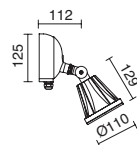

GU10 HAL 50W max / GU10 LED 3.5W max.

- 279A-G21X1A-02
- 279A-G21X1A-03