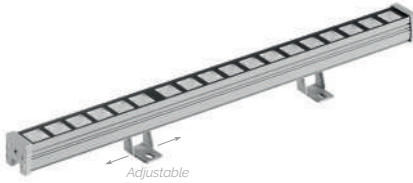

3000K

LED SMD 18Wmax. 2430lm

■ 1025A-L3118F40-03

■ 1025A-L3118FKO-03

4000K

LED SMD 18Wmax. 2610lm

■ 1025A-L3318F40-03

■ 1025A-L3318FKO-03