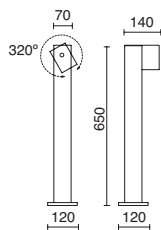

LED COB 7W 750lm 3000K

■ 452A-LO107A-04