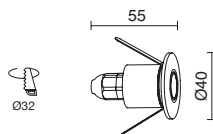

LED SMD 1W 105lm 3000K

■ 546A-L0101A-30

NO BOX INCLUDED
Ø32mm PVC TUBE