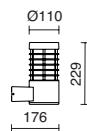

E27 Led/Fluo 15W max.

■ 1016A-G05X1A-04

Finition anthracite / Finitura antracite

Lamps p.791