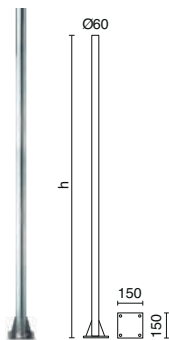

MATS/PALI

CLASSIC RESIDENTIAL