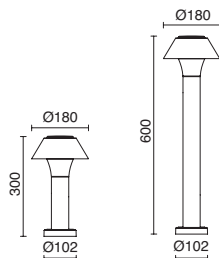

3000K

LED SMD 10,5W 1680lm

- 976B-L3110B-04
- 976C-L3110B-04

- 976B-L31RCB-04
- 976C-L31RCB-04

4000K

LED SMD 10,5W 1770lm

- 976B-L3310B-04
- 976C-L3310B-04

- 976B-L33RCB-04
- 976C-L33RCB-04

Finition anthracite / Finitura antracite

p.453